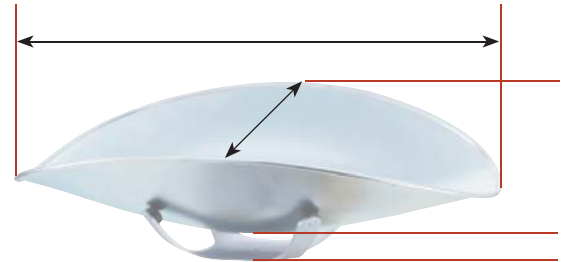

## Dimensions

## Accessories

Part No.	Description
19173	Scoop Support
5400	Stainless Steel Scoop

Scoop (5400)

Scoop Support (19173)

Model	A	B	C	D	E	Reading Line
T02-S-FS	7"	10-1/2"	10-1/2"	9"	9"	6"
T05-S-FS	7"	10-1/2"	10-1/2"	9"	9"	6"
T10-S-FS	7"	10-1/2"	10-1/2"	9"	9"	6"
T20-S-FS	7"	10-1/2"	10-1/2"	9"	9"	6"
T40-S-FS	7"	10-1/2"	10-1/2"	9"	9"	6"
T100-S-FS	10"	14-3/4"	14-3/4"	13"	13"	8"
T200-S-FS	10"	14-3/4"	14-1/4"	15-3/4"	15-3/4"	8"
T032-S-FS	7"	10-1/2"	10-1/2"	9"	9"	6"
T005-S-FS	7"	10-1/2"	10-1/2"	9"	9"	6"
T011-S-FS	7"	10-1/2"	10-1/2"	9"	9"	6"
T022-S-FS	7"	10-1/2"	10-1/2"	9"	9"	6"
T040-S-FS	7"	10-1/2"	10-1/2"	9"	9"	6"
T045-S-FS	10"	14-3/4"	14-3/4"	13"	13"	8"
T090-S-FS	10"	14-3/4"	14-1/4"	15-3/4"	15-3/4"	8"