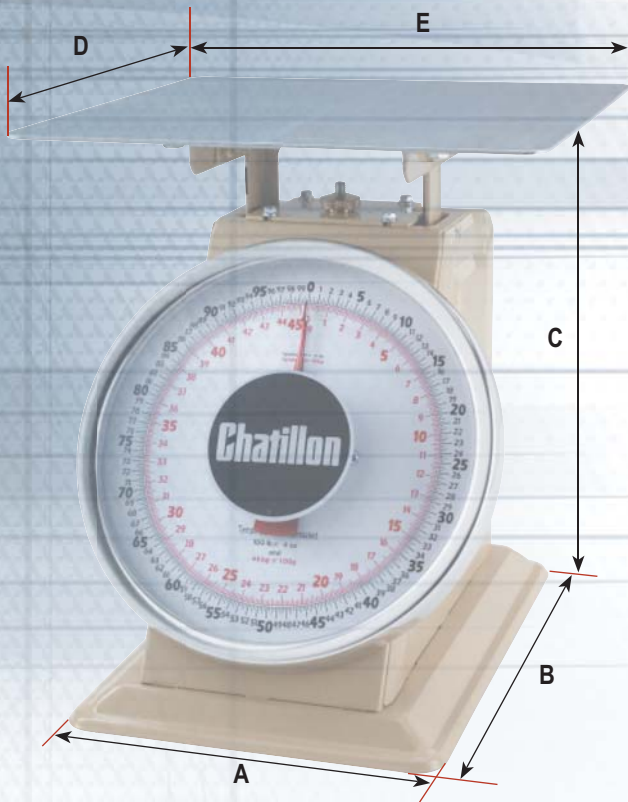

#### With Scoop

Model	Avoirdupois	Metric	Platform	Weight
T02-S-SC	32 oz x 1/8 oz	-	Stainless Steel	
T05-S-SC	5 lb x 1/2 oz	-	Stainless Steel	
T10-S-SC	10 lb x 1 oz	-	Stainless Steel	
T20-S-SC	20 lb x 1 oz	-	Stainless Steel	
T40-S-SC	40 lb x 2 oz	-	Stainless Steel	
T100-S-SC	100 lb x 4 oz	-	Nickel Plated Steel	
T200-S-SC	200 lb x 8 oz	-	Nickel Plated Steel	
T032-S-SC	32 oz x 1/8 oz	1000 g x 5 g	Stainless Steel	
T005-S-SC	5 lb x 1/2 oz	2500 g x 10 g	Stainless Steel	
T011-S-SC	10 lb x 1 oz	5 kg x 20 g	Stainless Steel	
T022-S-SC	20 lb x 1 oz	10 kg x 40 g	Stainless Steel	
T040-S-SC	40 lb x 2 oz	20 kg x 80 g	Stainless Steel	
T045-S-SC	100 lb x 4 oz	45 kg x 200 g	Nickel Plated Steel	
T090-S-SC	200 lb x 8 oz	90 kg x 200 g	Nickel Plated Steel	

## Dimensions